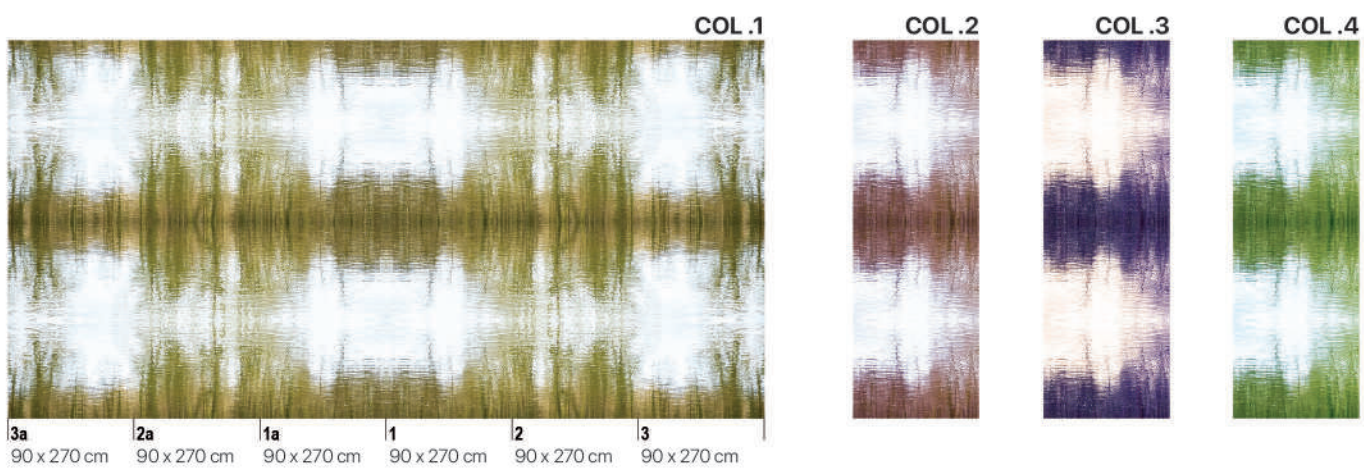

ref.VIBRATION 001-1/2/3/1a/2a/3a...-col.1/2/3/4